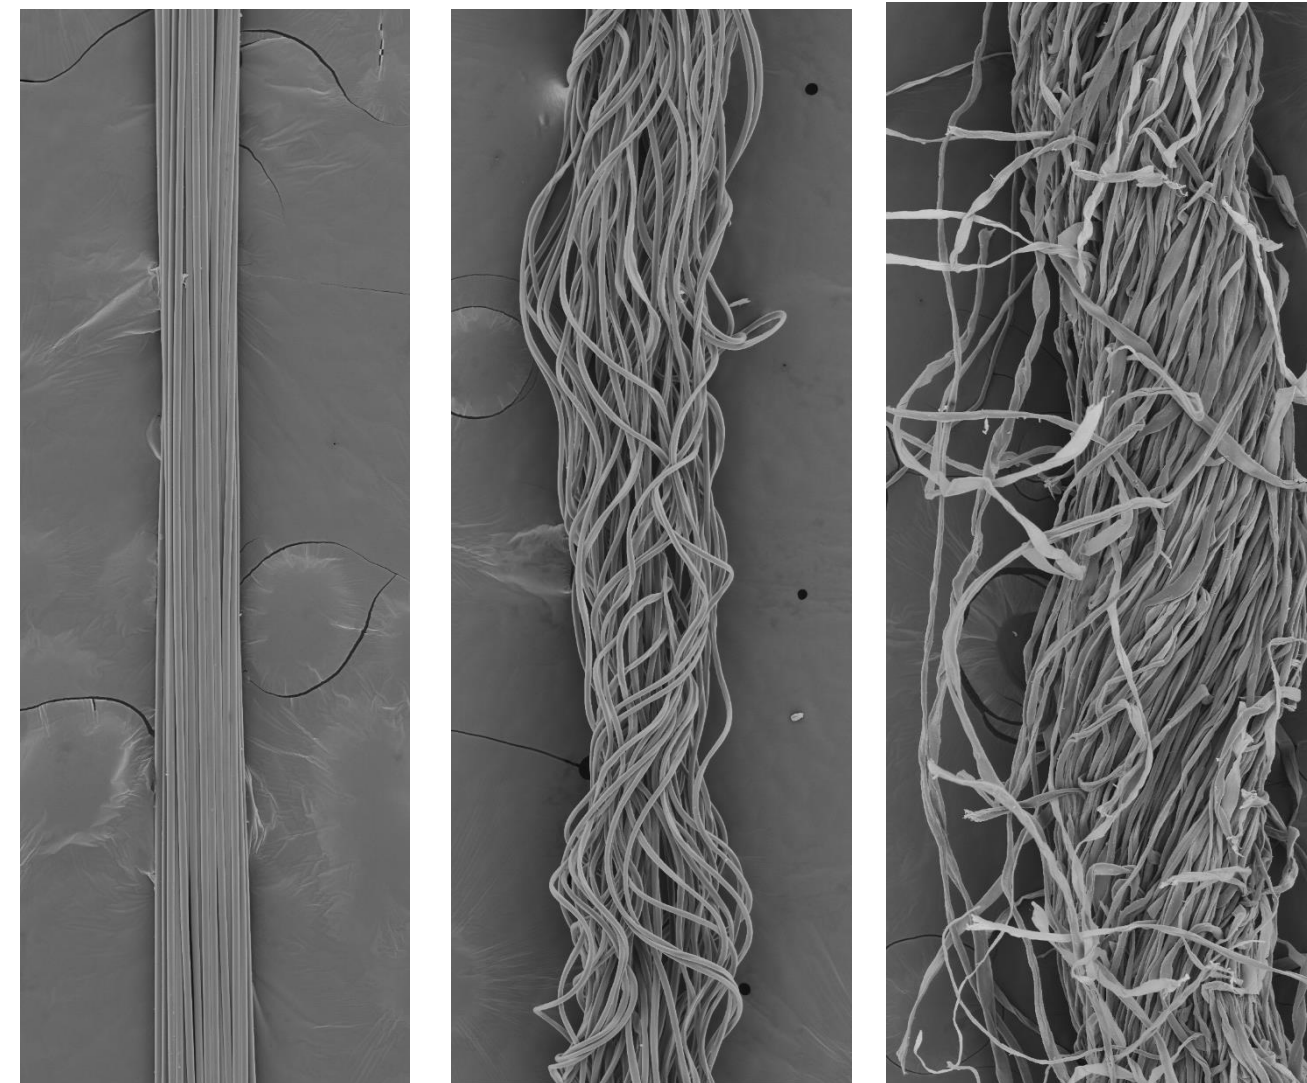

Natural Touch

 Natural touch

- Cotna polyester offers soft, cotton-like touch by difference of shrinkage

* Comparison of Bulkiness

Regular PET

cotna

cotton

ITEM	DENIER	FILA	LUSTER
DTY	55	72	SD
	80	72	SD
	130	108	SD
	160	144	
	320	288	

 Natural touch (cotton-like)  Quick absorption and fast drying

 Good pilling resistance

 Recycled cotton-like-regen cotna