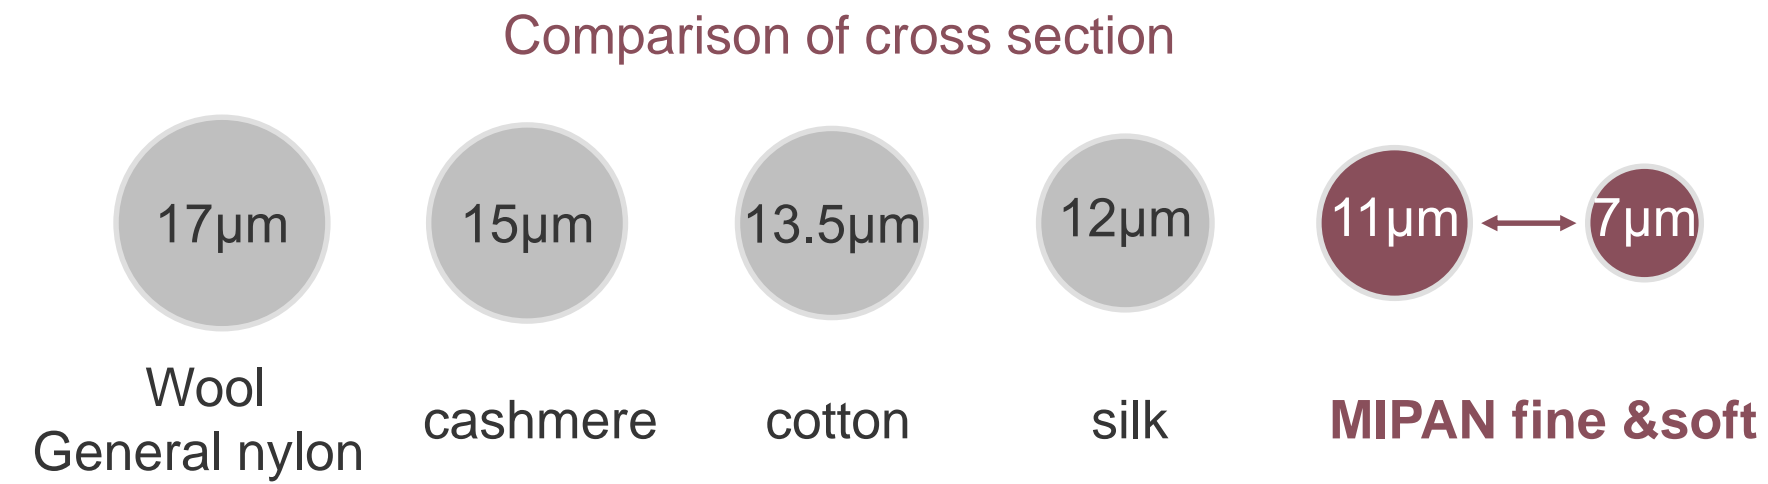

MIPAN fine & soft

Lightly sensual

Fine & Softness

- MIPAN fine and soft are Hyosung's family of fine denier per filament nylon for superior softness, comfort, lightweight feel, and long lasting, vibrant colors.

fine & soft

MIPAN fine

- Comfort of weightless
- Sheer & transparent effect

ITEM	DENIER	FILA	LUSTER
FDY	15	13	BRT
	20	17	BRT,SPK
	20	20	SD
	20	24	FD
	20	34	FD,SD, BRT, SPK
	20	48	FD
	20	68	BRT
	30	24	BRT
	30	34	FD,SD,BRT,SPK
	30	68	SD